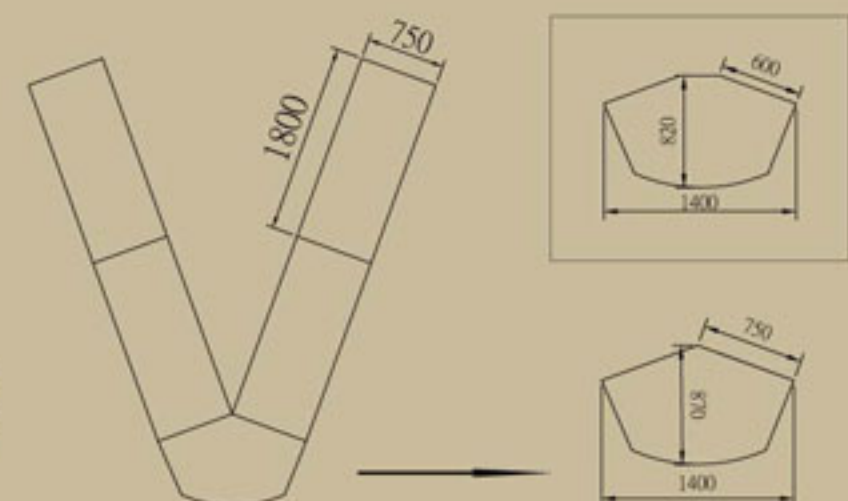

**Rectangle**

1800 W X 900 D X 750 H  
2400 W X 1200 D X 750 H

**Boat**

1800 W X 900 D X 750 H  
2400 W X 1200 D X 750 H

These tables are designed to promote effective communication and easily reconfigure a room for meeting and training.

### Boat

3200 W X 1600 D X 750 H  
3600 W X 1800 D X 750 H

PMCT-TPT-14087-T1