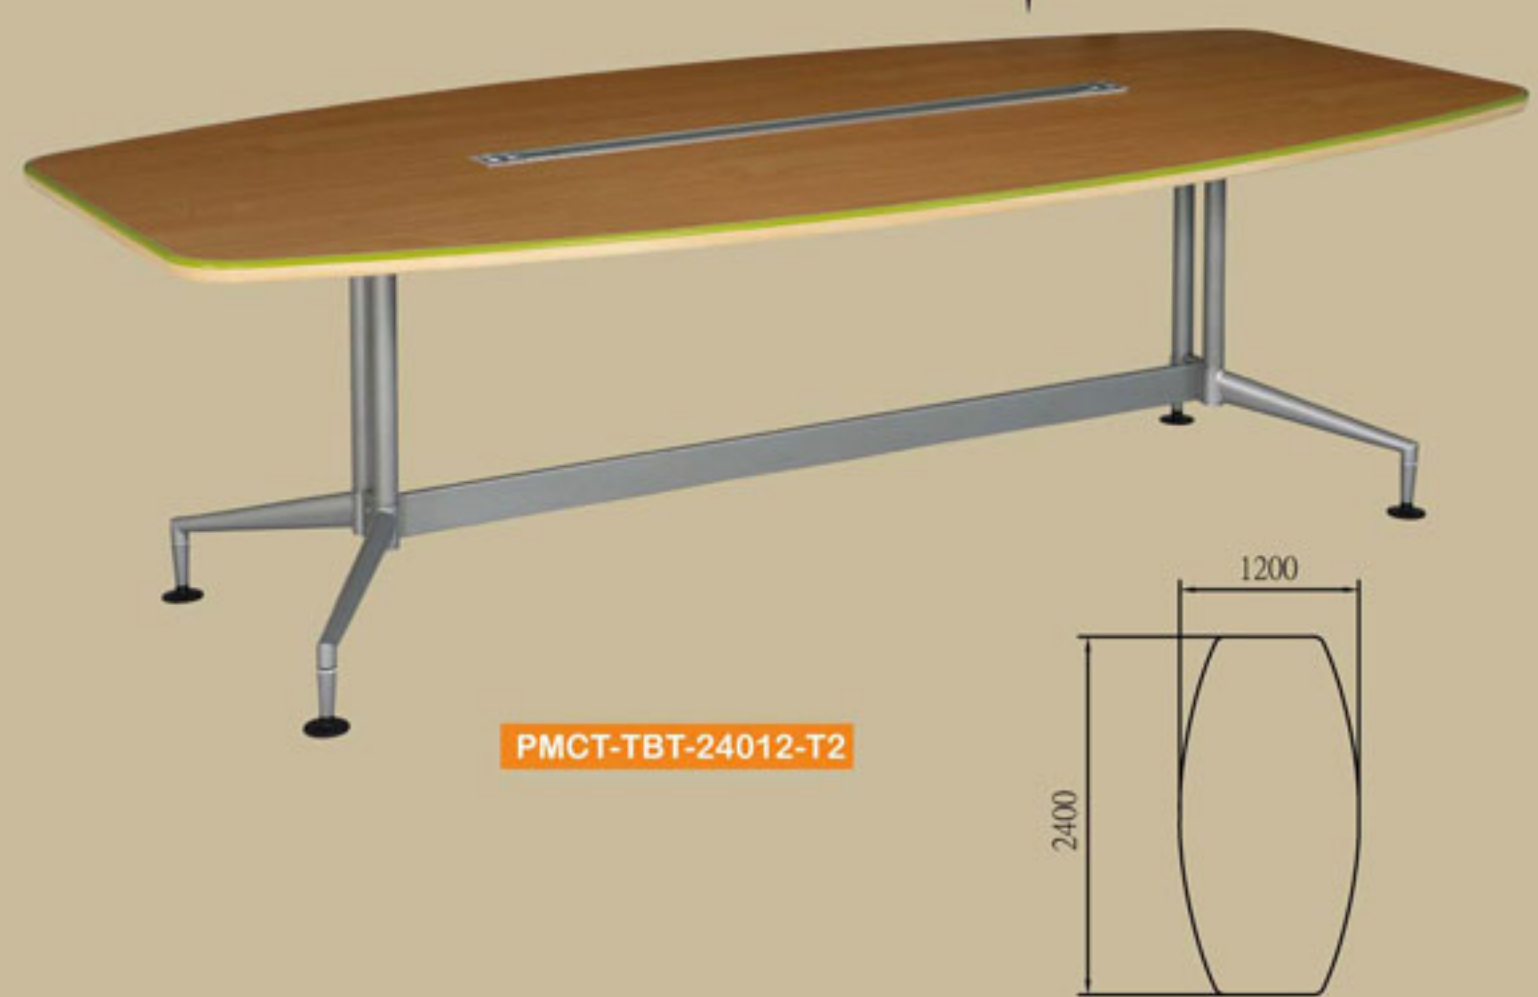

**harvest**  
LINK INTERNATIONAL

**PRIMA conference table series with wood top, bumper edge, glides and hidden power socket & data port which provide mobility, are suitable for any occasions.**

Table shape & Dimension

**Rectangle**

1800 W X 900 D X 750 H  
2400 W X 1200 D X 750 H

**Boat**

1800 W X 900 D X 750 H  
2400 W X 1200 D X 750 H

These tables are designed to promote effective communication and easily reconfigure a room for meeting and training.

### Frame finish

BK  
Black powder coated

SV  
Silver powder coated

CR  
Chrome

Recess power & data track  
with compact adaptor

adaptor

The conference table is easily installed to add functionality and organized access for power and data. Insert the adaptor into the recess power & data track and move it to the proper position.

### Pentagon

1400 W X 870 D X 750 H  
1400 W X 820 D X 750 H