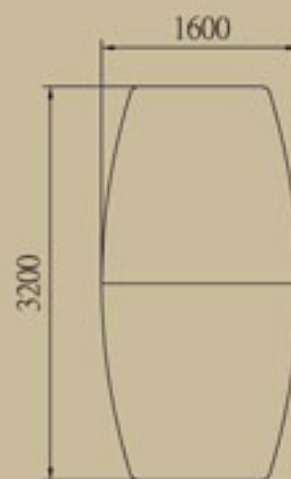

**Rectangle**

1800 W X 900 D X 750 H  
2400 W X 1200 D X 750 H

**Boat**

1800 W X 900 D X 750 H  
2400 W X 1200 D X 750 H

These tables are designed to promote effective communication and easily reconfigure a room for meeting and training.

### Frame finish

BK  
Black powder coated

SV  
Silver powder coated

CR  
Chrome

Recess power & data track  
with compact adaptor

adaptor

The conference table is easily installed to add functionality and organized access for power and data. Insert the adaptor into the recess power & data track and move it to the proper position.

### Boat

3200 W X 1600 D X 750 H  
3600 W X 1800 D X 750 H

PMCT-TPT-14087-T1