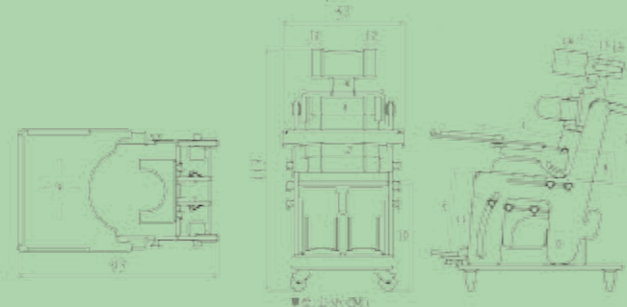

Maria Seating System-postural care chair

Two Seating size for selecting

Product size	Small size	Large size
Age range	10 months ~ 7 years old	7 years old ~ 12 years old
Stature range (height)	70cm ~ 120cm	110cm ~ 145cm
Min	70cm	110cm
Max	120cm	145cm
Max user weight	70kgs	70kgs
Seat depth	-1-	
Min	12cm	22cm
Max	35cm	38cm
Max windsweep accommodation	20°	20°
Seat width-with hip laterals	-2-	
Min	22cm	22cm
Max	33cm	37cm
Backrest height	-3-	
Min	26cm	39cm
Max	38cm	45cm
Shoulder width	-4-	
Min	22cm	22cm
Max	38cm	38cm
Chest width	-5-	
Min	20cm	22cm
Max	33cm	33cm
Backrest angle	-6-	90° ~ 150°
Min	13cm	13cm
Max	30cm	36cm
Handle folded up height	-8-	
Min	16cm	16cm
Max	23cm	23cm
Tray size	-9-	31x52cm
Min	16cm	16cm
Max	23cm	23cm
Tray size	-9-	31x52cm
Seat to footplate (without cushion)	-10-	46cm
Min	16cm	16cm
Max	23cm	23cm
Tilt in space	-11-	90° ~ 140°
Min	16cm	16cm
Max	23cm	23cm
Headrest left & right movement	-12-	each of 3cm
Min	16cm	16cm
Max	23cm	23cm
Headrest back & forth movement	-13-	each of 5cm
Min	16cm	16cm
Max	23cm	23cm
Headrest backward angle	-14-	0° ~ 45°

*Seat weight (Seat & Back) 36kg

harvest
LINK INTERNATIONAL

HARVEST EXCEL INTERNATIONAL PTE LTD.
www.harvestlink.com

No. 42, 37th Road, Taichung Industrial Park, Taichung 40768, Taiwan

TEL: +886-4-23580698

Seat depth can be adjusted from **13~38** cm.
Back height can be adjusted from **39~44** cm.
Foot drop can be adjusted from **13~36** cm.

Caster with lock

Seat/ With tilt-in-space function and can be adjusted different prone.